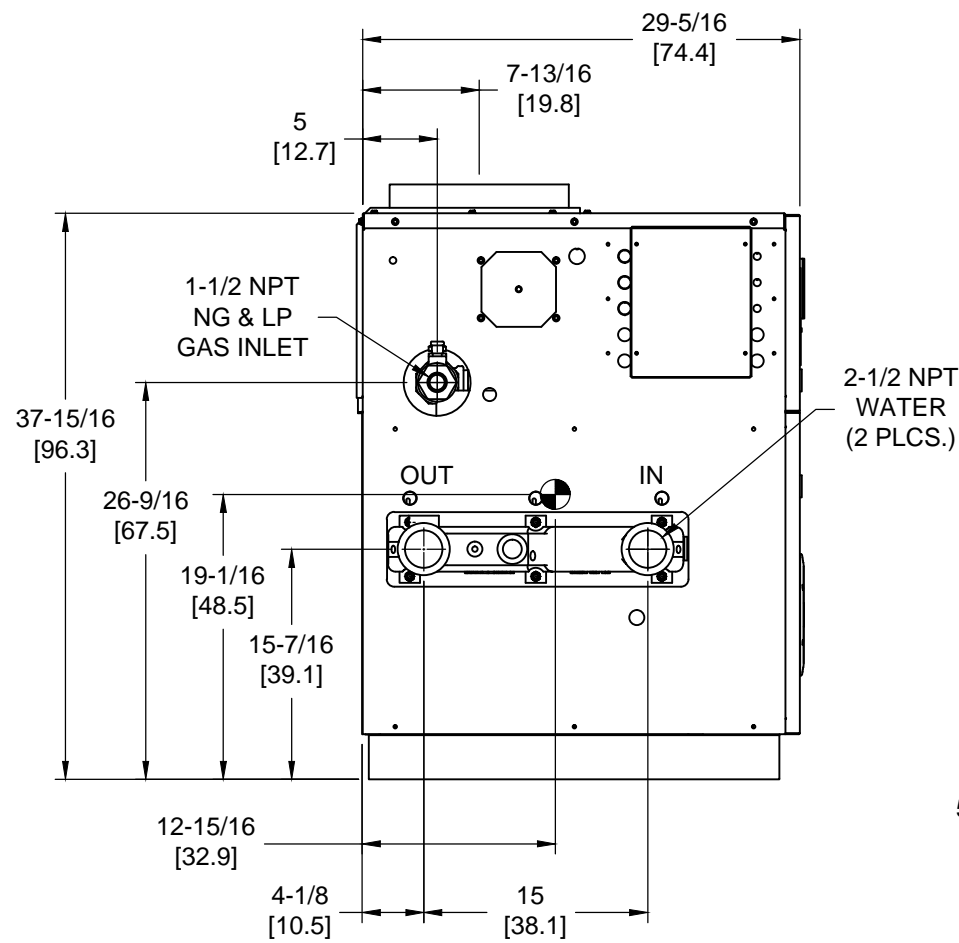

OUTDOOR TOP VIEW

NOTES:

1.  SYMBOL INDICATES CENTER OF GRAVITY.
2. DIMENSIONS ARE NORMAL AND SUBJECT TO MANUFACTURING VARIATION AND SHOULD NOT BE USED FOR ROUGHING IN.
3. ALL DIMENSIONS ARE INCHES[cm].

LEFT VIEW

FRONT VIEW

RIGHT VIEW